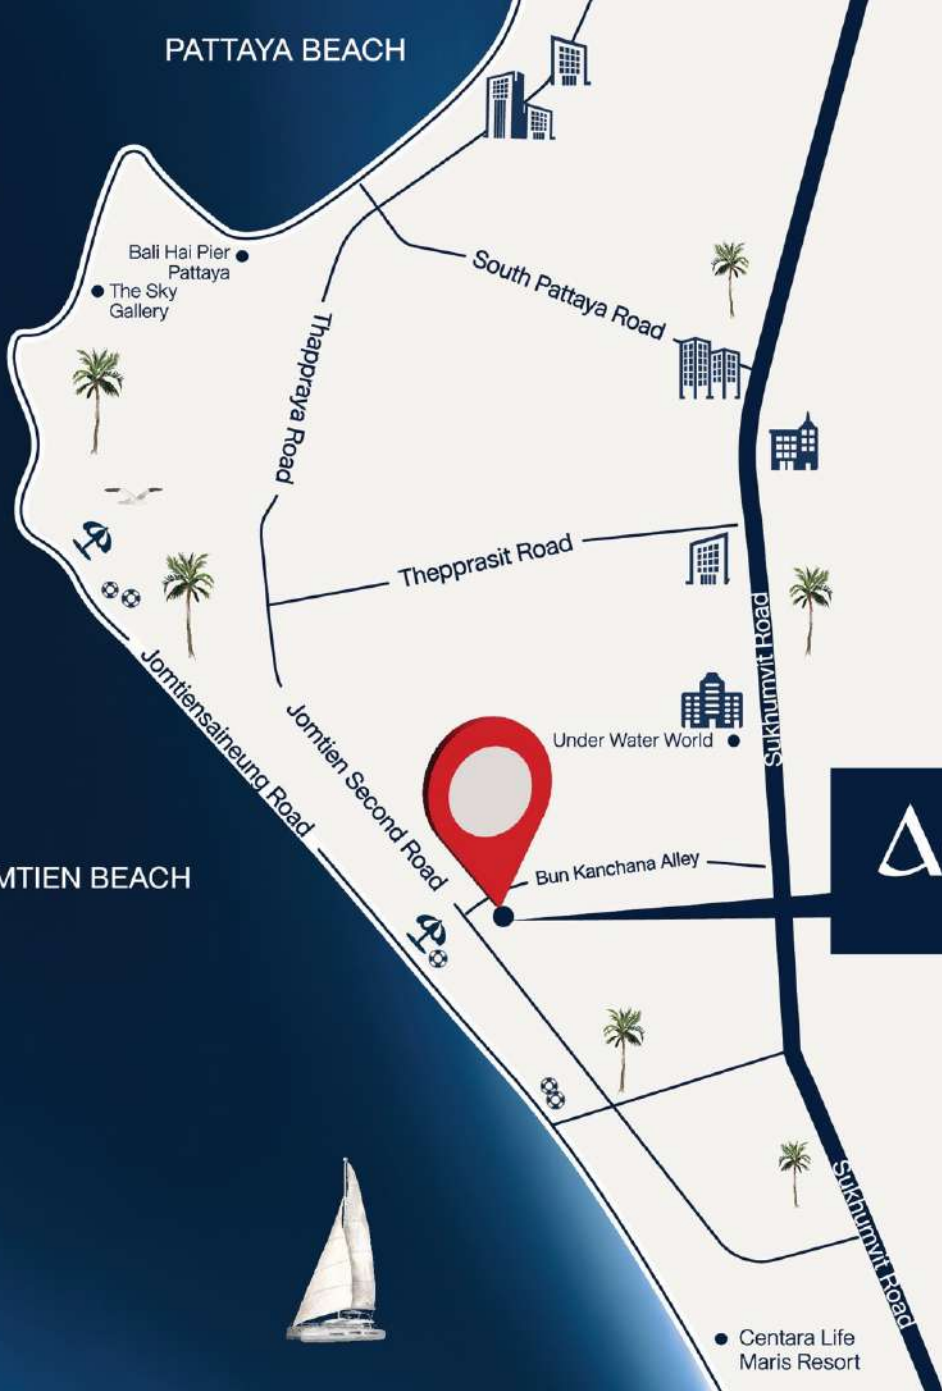

THE CHARMS OF JOMTIEN

Aquarous

JOMTIEN PATTAYA

500 m.
JOMTIEN BEACH

PATTAYA BEACH

Bali Hai Pier
Pattaya
The Sky
Gallery

South Pattaya Road

Thappraya Road

Theprasit Road

Jomtiensaineung Road

Jomtien Second Road

Under Water World

Bun Kanchana Alley

Sukhumvit Road

Aquarous
JOMTIEN PATTAYA

JOMTIEN BEACH

Centara Life
Maris Resort

Bali Hai Pier
Pattaya

The Sky
Gallery

Pattaya View Point
Khoa Phra Tamnak

Pan Pan
Italian
Restaurant

Go-Kart Pattaya
Speedway

Lotus Pattaya (South)

Makro Pattaya (South)

Under Water World

Big C Pattaya
(South)

Jomtien
Hospital

Outlet Mall
Pattaya

Bun Kanchana Alley

Toongklom-Talman Road

Chaiyapruok 2 Road

Centara Life
Maris Resort